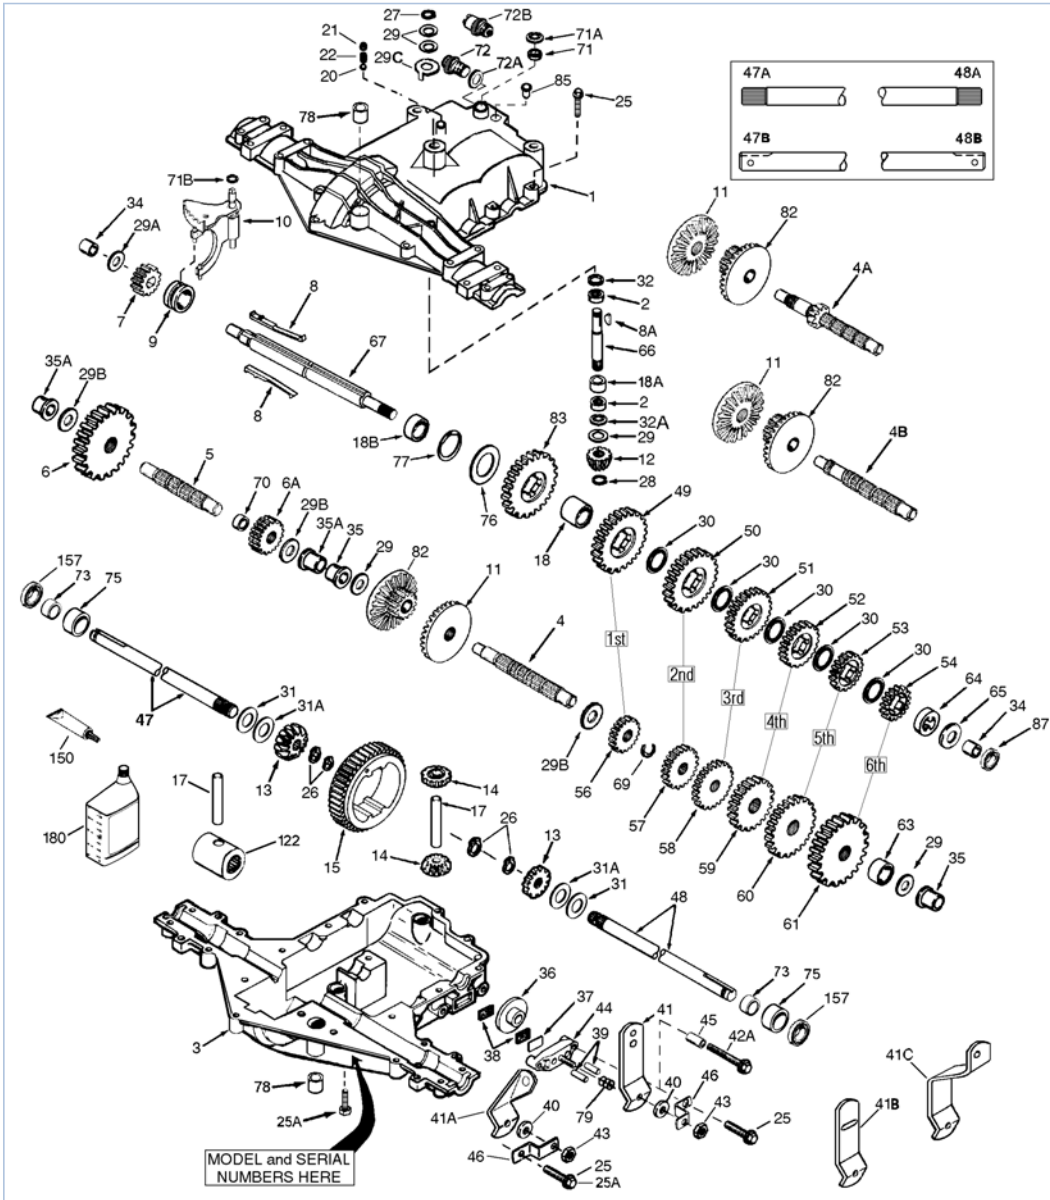

mst.2 205-205-558A / Transaxle

Part List

mst.2 205-205-558A / Transaxle

REF #	ITEM #	DESCRIPTION	QTY	REMARK
1	772147	Transaxle Cover	1	
2	780086A	Needle Bearing .625ID	2	
3	770128	Transaxle Case	1	
4B	776406	Countershaft	1	
5	776409	Output Shaft	1	
6	778364	Spur Gear (38T)	1	
6A	778369	Spur Gear (15T)	1	
7	778330	Spur Gear (11T)	1	
8	792180	Shift Key	2	
8A	792047	Woodruff Key #9	1	
9	784352	Shift Collar	1	
10	784378	Shift Rod & Fork	1	
11	778334	Bevel Gear (30T)	1	
12	778309	Input Bevel Pinion (13T)	1	
13	778368	Bevel Gear (13T) (Incl. 14)	2	
14	778368	Bevel Pinion (13T) (Incl. 13)	2	
15	778370	Ring Gear (43T)	1	
17	786188	Drive Pin	1	
18	786102	Spacer 1.130 .695	1	
20	792077A	Ball 5/16 dia	1	
21	792078	Set Screw 3/8-16 x 3/8	1	
22	792079	Spring .310OD .625L	1	
25	792073A	Screw 1/4-20 x 1.25	17	
25A	792177	Screw 1/4-20 x 1.375	2	
26	792125	Retaining Ring (pkg of 2)	4	
27	792035	Retaining Ring	1	
28	788040	Retaining Ring	1	
29	780072	Washer	5	
29A	780160	Washer .563ID .031W	1	
29B	780051	Thrust Washer .762ID .031W	2	
30	780108	Washer 1.127ID .032W	4	
31	780001	Washer .750ID .056W	2	
31A	780001	Flat Washer .750ID .56W	2	
32	788083	Oil Seal 5/8	1	
32A	792001	O-ring .607ID	1	
34	780194	Bushing .563	2	
35	780193	Flanged Bushing .625ID	2	
35A	780197	Flanged Bushing .751	2	
36	790075	Brake Disk	1	
37	790007	Brake Pad Plate	1	
38	799021	Brake Pad (pkg of 2)	2	
39	786026	Dowel Pin 5/16 x 3/4	2	
40	792076A	Washer .312ID .059W	1	
41	790031	Brake Lever	1	
42	792177	Screw 1/4-20 x 1.375	2	
43	792075	Locknut 5/16-24	1	
44	790025	Brake Pad Holder	1	
46	786086	Brake Lever Bracket	1	
47	775112	Axle 14.281	1	
48	775113	Axle 18.875	1	
49	778356	Spur Gear (29T)	1	
50	778354	Spur Gear (23T)	1	
51	778313	Spur Gear (19T)	1	
52	778350	Spur Gear (16T)	1	
53	778346	Spur Gear (15T)	1	
56	778355	Spur Gear (11T)	1	
57	778353	Spur Gear (17T)	1	
58	778351	Spur Gear (21T)	1	
59	778349	Spur Gear (24T)	1	
60	778345	Spur Gear (25T)	1	
63	786071	Countershaft Spacer 1-1/8	1	